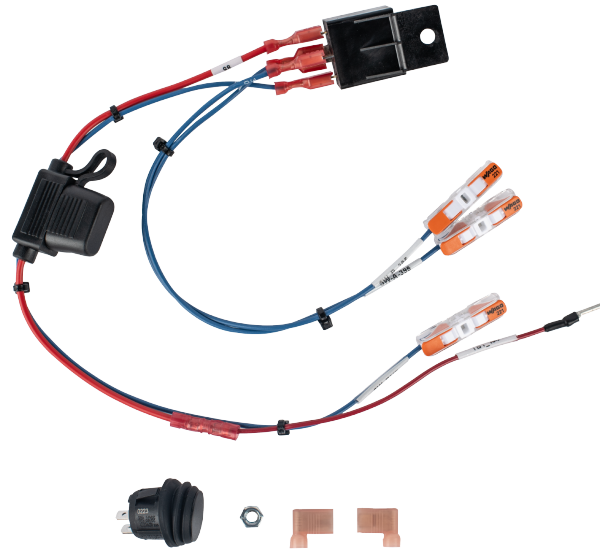

Remote Generator Emergency Shutdown Kit

GENERAC®

Generac Accessories Remote Generator Emergency Shutdown Kit

Model: G0089350

DESCRIPTION

This kit includes all components needed to install a remote generator emergency shutdown switch to Generac Standby Generators with Evolution™ 2.0 controllers.

- 10-26kW Generac Standby Generators, air-cooled

Included in Kit

- Instruction sheet
- Wiring harness
- Two spade connectors
- Rocker switch
- Mounting hardware
- Decal — Generator Emergency Shutdown

FEATURES

This kit was designed for easy installation of a remote shutdown switch for a standby generator where it is required by the local authority having jurisdiction (AHJ). This kit includes a relay which allows for a reliable signal for longer distances from the generator. This product is supplied with a 1 year limited warranty.